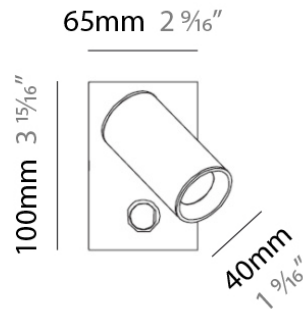

PROJECT	
TYPE	
NOTES	
QUANTITY	
DATE	

TUB LED SURFACE

D93203

GENERAL

Series: Tub LED
Brand: Milan
Division: Design
Mounting Type: Surface
Mounting Location: Wall
Subcategory: Spots

PHYSICAL

Diameter (mm): 40
Diameter (in): 1 9/16
Length (mm): 70
Length (in): 2 3/4
Height (mm): 100
Height (in): 3 15/16
Extension (mm): 120
Extension (in): 4 3/4

ELECTRICAL

Lamp Type: LED
Max. Wattage Per Lamp (W): 4
Dimming: Electronic Low Voltage Dimming
Driver Included: No
Lamp Voltage (V): 120

LED

Number of LEDs: 1
Color Temperature (°K): 2700
Nominal Lumen (lm): 300
CRI: >80 CRI

OPTICAL

RATINGS AND CERTIFICATIONS

Certified By: Certified for North American Standards
IP rating: IP20