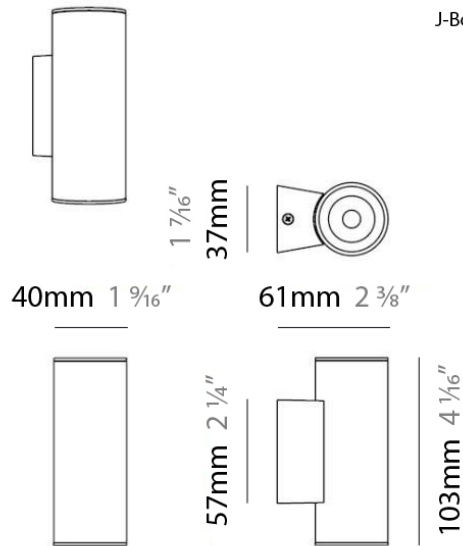

#### PHYSICAL

Diameter (mm): 55  
 Diameter (in): 2 <sup>3</sup>/<sub>16</sub>  
 Height (mm): 160  
 Height (in): 6 <sup>5</sup>/<sub>16</sub>  
 Extension (mm): 160  
 Extension (in): 6 <sup>5</sup>/<sub>16</sub>  
 Weight (kg): 1.4  
 Weight (lbs): 3

#### PHYSICAL

Shape: Cylinder  
 Diameter (mm): 108  
 Diameter (in): 4 1/4  
 Length (mm): 40  
 Length (in): 1 9/16  
 Height (mm): 103  
 Height (in): 4 1/16  
 Extension (mm): 61  
 Extension (in): 2 3/8  
 Light Distribution: Uplight  
 Weight (kg): 1.4  
 Weight (lbs): 3  
 Fixture Finish: Chrome  
 Fixture Material: Metal

#### RATINGS AND CERTIFICATIONS

Certified By: CSA Certified to UL and CSA Standards  
 IP rating: IP20

Ø108mm 4 1/4"

J-Box cover plate Included

PROJECT	
TYPE	
NOTES	
QUANTITY	
DATE	

#### PHYSICAL

Shape: Cylinder  
 Diameter (mm): 108  
 Diameter (in): 4 1/4  
 Length (mm): 40  
 Length (in): 1 9/16  
 Height (mm): 153  
 Height (in): 6  
 Extension (mm): 61  
 Extension (in): 2 3/8  
 Light Distribution: Direct / Indirect  
 Weight (kg): 1.4  
 Weight (lbs): 3  
 Fixture Finish: WHI  
 Fixture Material: Metal