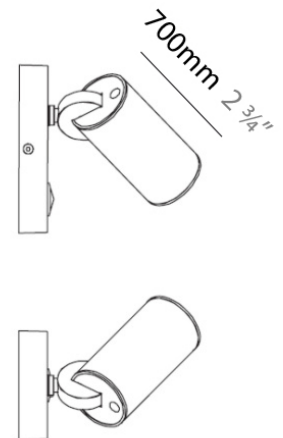

PROJECT	
TYPE	
NOTES	
QUANTITY	
DATE	

TUB LED SURFACE

D93203

GENERAL

Series: Tub LED
Brand: Milan
Division: Design
Mounting Type: Surface
Mounting Location: Wall
Subcategory: Spots

PHYSICAL

Diameter (mm): 40
Diameter (in): 1 9/16
Length (mm): 70
Length (in): 2 3/4
Height (mm): 100
Height (in): 3 15/16
Extension (mm): 120
Extension (in): 4 3/4

ELECTRICAL

Lamp Type: LED
Max. Wattage Per Lamp (W): 4
Dimming: Electronic Low Voltage Dimming
Driver Included: No
Lamp Voltage (V): 120

LED

Number of LEDs: 1
Color Temperature (°K): 2700
Nominal Lumen (lm): 300
CRI: >80 CRI

OPTICAL

RATINGS AND CERTIFICATIONS

Certified By: Certified for North American Standards
IP rating: IP20